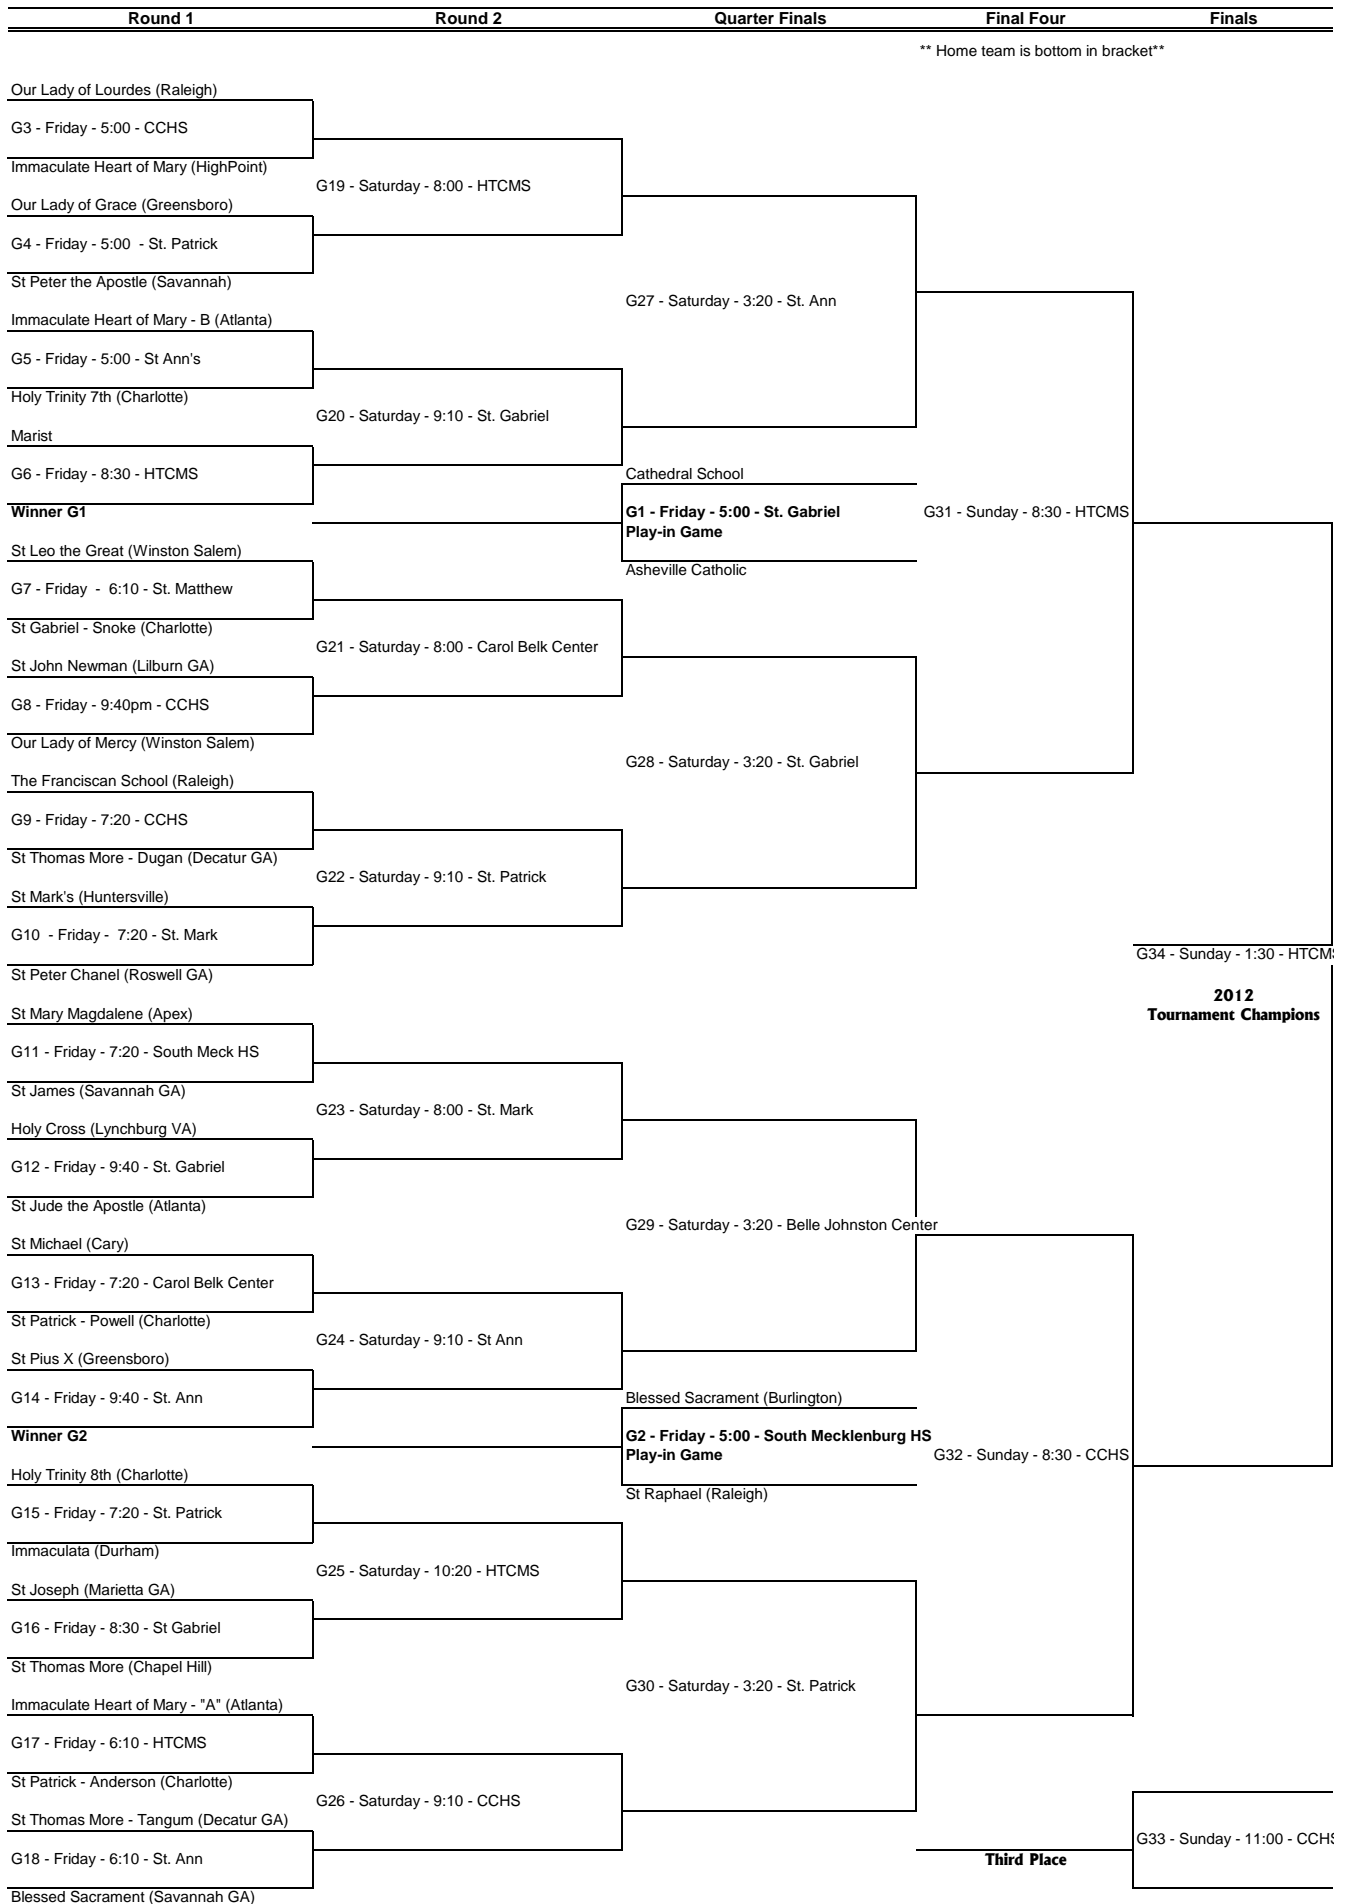

St. Patrick's 2012 Shamrock Tournament

Boys Flight 2 Championship Bracket

Revised 2.9.2012

St. Patrick's 2012 Shamrock Tournament Boys Flight 1 Championship Bracket

St. Patrick's 2012 Shamrock Tournament

Girls Championship Bracket

G36 - Saturday - 10:20 - Belle Johnston

Loser - G19

Loser - G2

G37 - Saturday - 10:20 - Carol Belk

Loser - G18

Loser - G3

G38 - Saturday - 11:30 - St. Mark

Loser - G17

Loser - G14

Loser - G7

G42 - Saturday - 1:00 - St Ann's

Loser - G13

Loser - G8

G43 - Saturday - 1:00 - Carol Belk Center

Loser - G12

Loser - G9