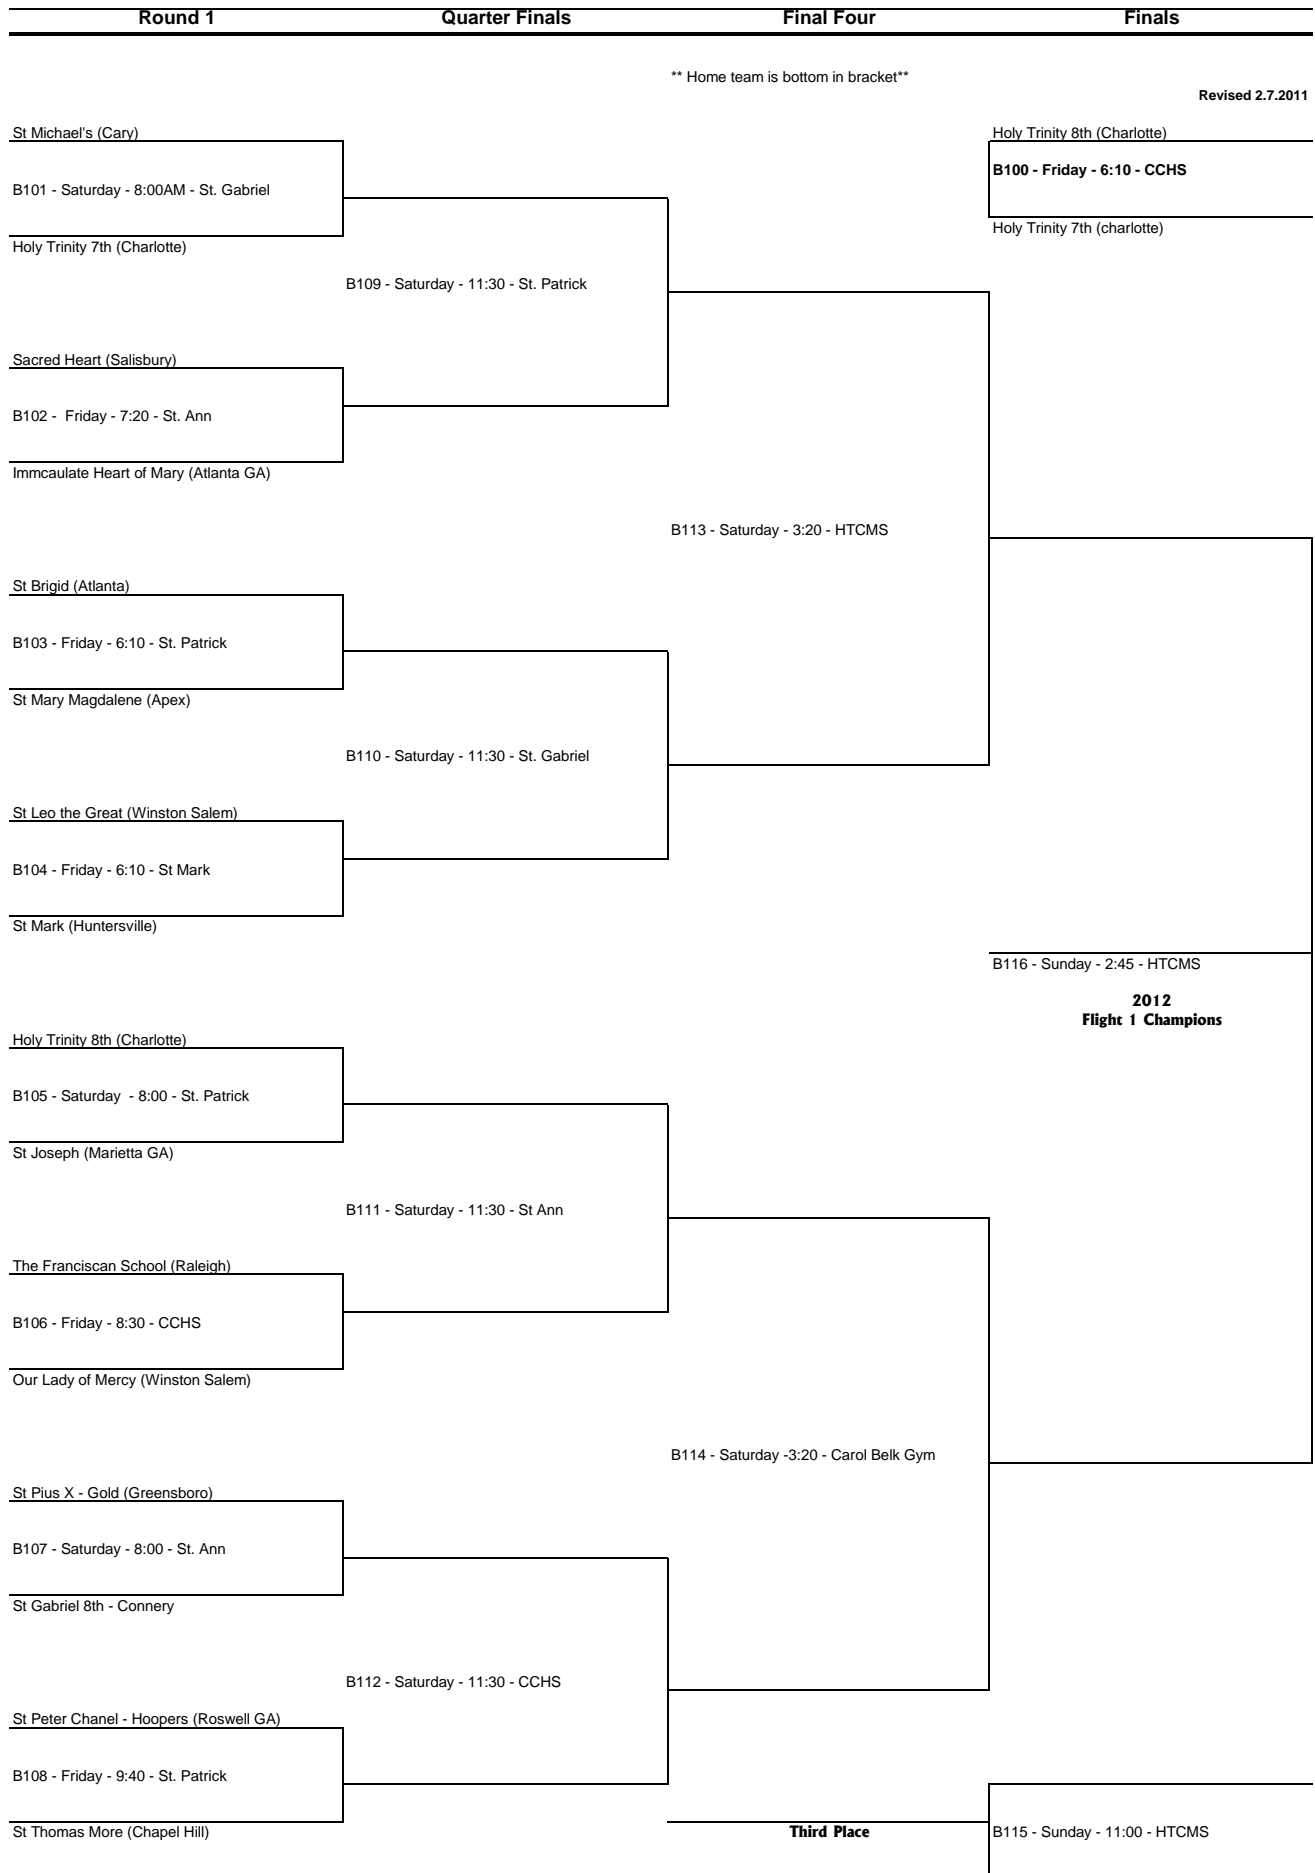

St. Patrick's 2012 Shamrock Tournament

Boys Flight 2 Championship Bracket

Revised 2.9.2012

St. Patrick's 2012 Shamrock Tournament Boys Flight 1 Championship Bracket

St. Patrick's 2012 Shamrock Tournament

Girls Championship Bracket

G36 - Saturday - 10:20 - Belle Johnston

Loser - G19

Loser - G2

G37 - Saturday - 10:20 - Carol Belk

Loser - G18

Loser - G3

G38 - Saturday - 11:30 - St. Mark

Loser - G17